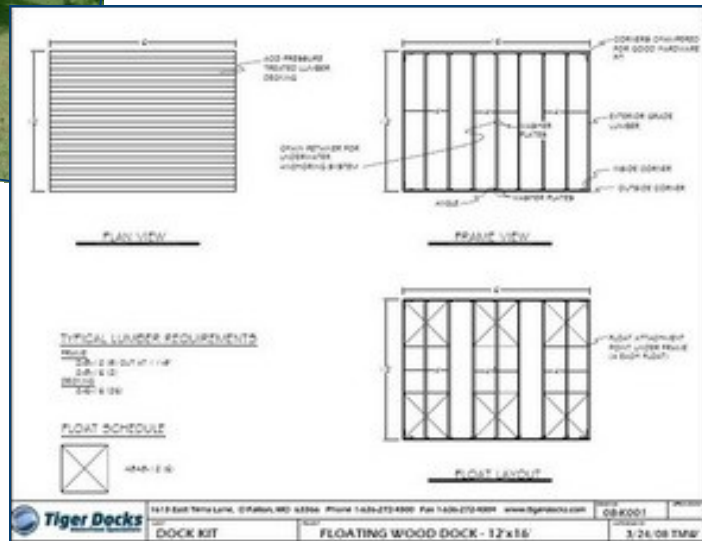

Wood Swim Platforms

Swim Platforms starting as low as \$768

- Tiger Docks can tailor design a swim platform specifically for your waterfront environment.
- Our in-house design group can configure any size and shape to meet your needs.
- Our swim platforms are available in an easy-to-build Do-It-Yourself kit.
- Accessorize your swim platform with ladders, storage lockers, bumpers, dock cleats, and more.

See back side for more size and pricing options.

Wood Swim Platforms

Wood Swim Platforms				
Size	SqFt	Kit Price*	Wide Step Swim Ladder	Total Price
8 x 8	64	\$800	\$290	\$1090
8 x 10	80	\$1000	\$290	\$1290
10 x 10	100	\$1150	\$290	\$1440
10 x 12	120	\$1380	\$290	\$1670
12 x 12	144	\$1512	\$290	\$1802

Add a Ramp	
Size	Kit Price*
4 x 8	\$496
4 x 12	\$564
4 x 16	\$688
4 x 20	\$780
6 x 10	\$645

Assembly is available.

*Pricing effective 5.17.17.

Prices are subject to change.

*Kits are available in any size; please call for pricing.