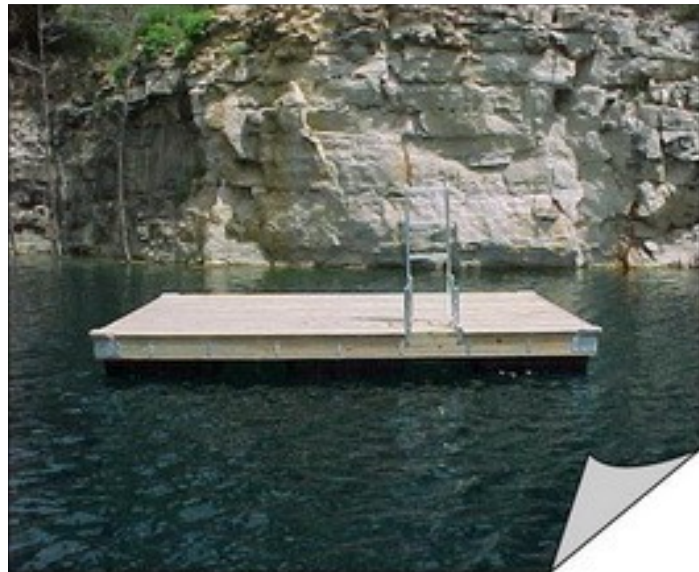

Wood Swim Platforms

Swim Platforms starting as low as \$768

- Tiger Docks can tailor design a swim platform specifically for your waterfront environment.
- Our in-house design group can configure any size and shape to meet your needs.
- Our swim platforms are available in an easy-to-build Do-It-Yourself kit.
- Accessorize your swim platform with ladders, storage lockers, bumpers, dock cleats, and more.

See back side for more size and pricing options.

Wood Swim Platforms

Wood Swim Platforms				
Size	SqFt	Kit Price*	Wide Step Swim Ladder	Total Price
8 x 8	64	\$800	\$290	\$1090
8 x 10	80	\$1000	\$290	\$1290
10 x 10	100	\$1150	\$290	\$1440
10 x 12	120	\$1380	\$290	\$1670
12 x 12	144	\$1512	\$290	\$1802