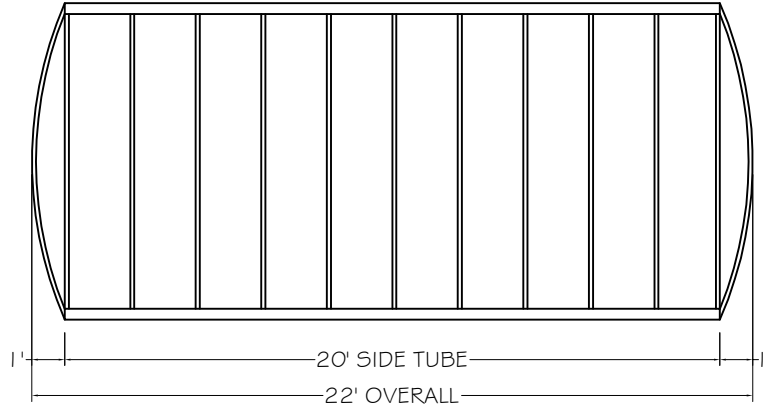

22' CANOPY

NOTE:
CANOPIES TYPICALLY COME IN 108" & 120"
WIDTHS & THIS MEASUREMENT IS BETWEEN
THE LIFT UPRIGHTS

24' CANOPY

26' CANOPY